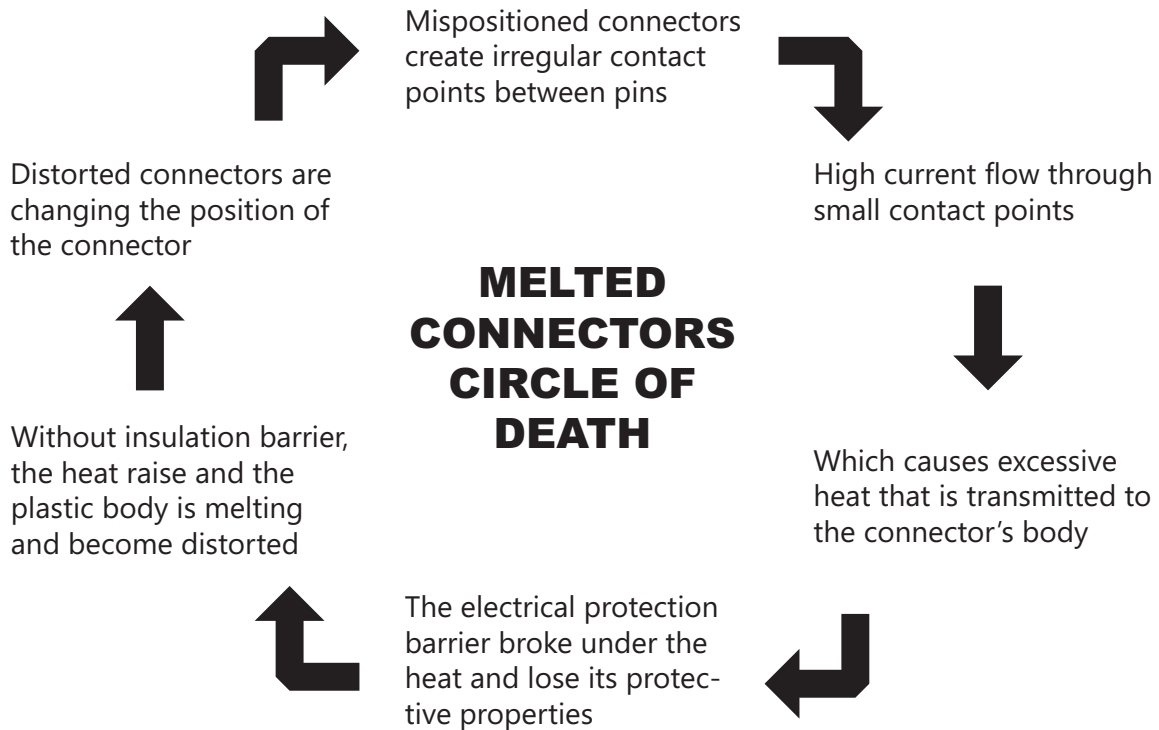

CONNECTOR'S CIRCLE OF DEATH

Your connectors are melting ? Here's why :